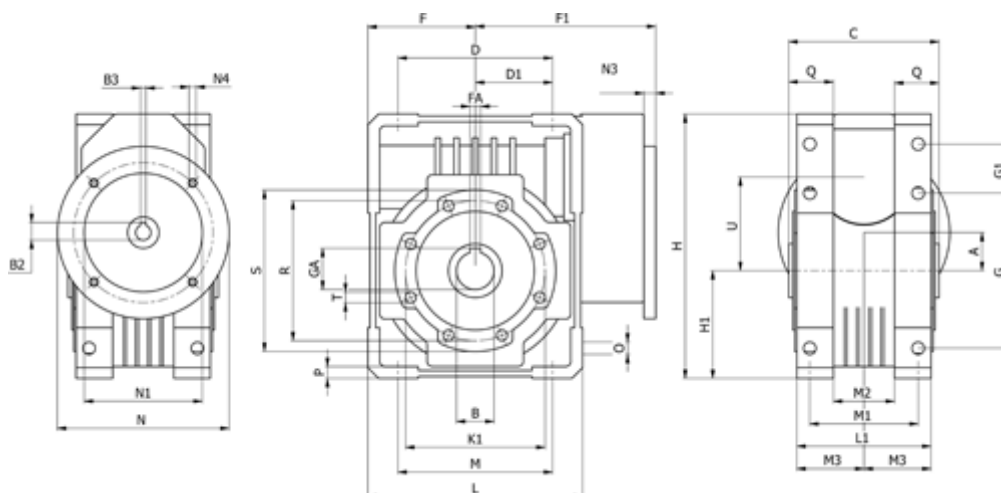

# Data Sheet

Article number: 3921063045725  
 Description: Worm gear  
 WR 63-U-45-71B5, without lubrication

## Measures

A = 62.17	F = 73	L = 145	N2 = 110	T = M8x14
B = 25	F1 = 134	L1 = 94	N3 = 11.0	U = 75
B1 E7 = 14	FA = 8	M = 102	N4 = M8x10	
B2 = 16.3	G = 102	M1 = 76	O = 9.0	
B3 H9 = 5	G1 = 37.5	M2 = 46	P = 8	
C = 120	GA = 28.3	M3 = 53.0	Q = 35	
D = 102.0	H = 182.5	N = 160	R = 90	
D1 = 51.0	H1 = 72.5	N1 = 130	S = 105	